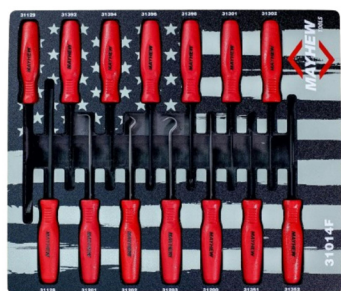

Easy-to-use interface
Miller Electric
Trailblazer 330 Welder

Insulation molded on handle
Milton Industries
9-pc Insulated Pliers and Screwdrivers Tool Set

Ideal for removing seals, O-rings, and more
Lisle Corporation
1/4" Pry Bar with Strike Cap

Features 21" cable reach
Clore Automotive
12V Jump Starter
and Power Supply

Ideal for car hoods and hatches
Big Gator
Shock Clamp

Features 5 quick-clamping pullers
Hazel
Quick-Clamping Puller Set

Includes solvent-resistant tray
Mayhew Tools
14-pc Micro Hand Tool Set