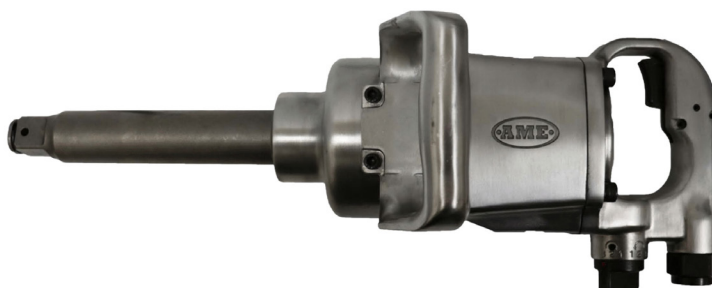

For the full list of the
2024 TOP 100 PRODUCTS, visit:
VehicleServicePros.com/2024-top-100-products

Enables fast and clean cutting action
AIRCAT
Engraving Pen, No. 6335

Features Rapid Pump technology
Harbor Freight
Daytona 3-Ton Super Duty Floor Jack in Metallic Purple

Delivers up to 1,200 lm
Streamlight
Strion 2020

Features a 3.5" diagonal display
ANSED Diagnostic Solutions
HD Digital Video Scope Kit w/
3.9mm Articulation Camera Probe, No. DVSK-39ART

Push-pull system to set torque
Beta Tools
Zero-Reset Torque Wrench, No. 666

Manual mode with adjustable time
Associated Equipment
Battery Charger and Analyzer, No. 6021AGM

Has a precision of +/- 4 percent
Chicago Pneumatic
CP8609 eBlueTork Battery-Operated Torque Wrench

Provides ideal access to hard-to-reach fasteners
GEARWRENCH
120XP Locking Flex Head Ratchet and Stubby Socket Mechanics Tool Sets

Features an angled exhaust
AME International
Air Power Buddy (APB) Classic 1" Air Impact Wrench, No. 79710

Features non-tapered geometry
GripEdge Tools
RPT Socket Extractors

Slip and puncture resistant with electro-hazard protection
SureWerx Airwalk
Safety and Occupational Footwear Line