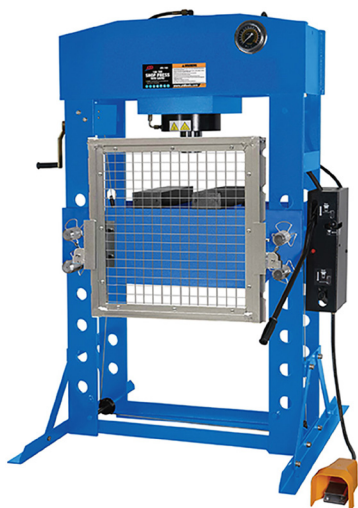

Features a double-speed pump
ATD Tools
100-Ton Shop Press with Safety Guard