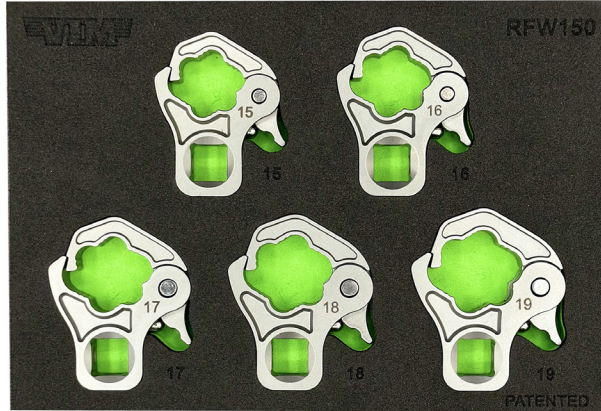

**Features duo sensor socket
Pichler Tools**

29-pc NOx and Particulate Sensor Service Kit

Color-coded for quick identification

Klein Tools

7-pc Hollow Magnetic Color-Coded Ratcheting Power Nut Drive

Ideal for power steering and brake lines