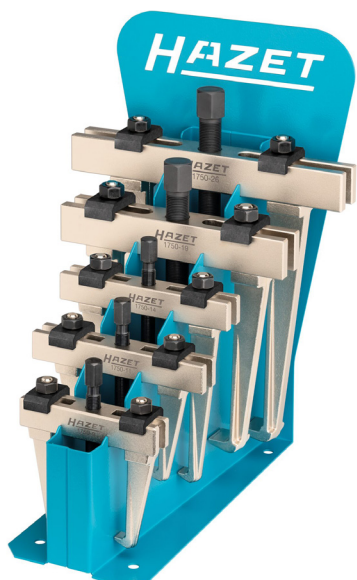

Easy-to-use interface
Miller Electric
Trailblazer 330 Welder

Insulation molded on handle
Milton Industries
9-pc Insulated Pliers and Screwdrivers Tool Set

Ideal for removing seals, O-rings, and more
Lisle Corporation
1/4" Pry Bar with Strike Cap

Features 21" cable reach
Clore Automotive
12V Jump Starter
and Power Supply

Ideal for car hoods and hatches
Big Gator
Shock Clamp

Features 5 quick-clamping pullers
Hazel
Quick-Clamping Puller Set

Includes solvent-resistant tray
Mayhew Tools
14-pc Micro Hand Tool Set